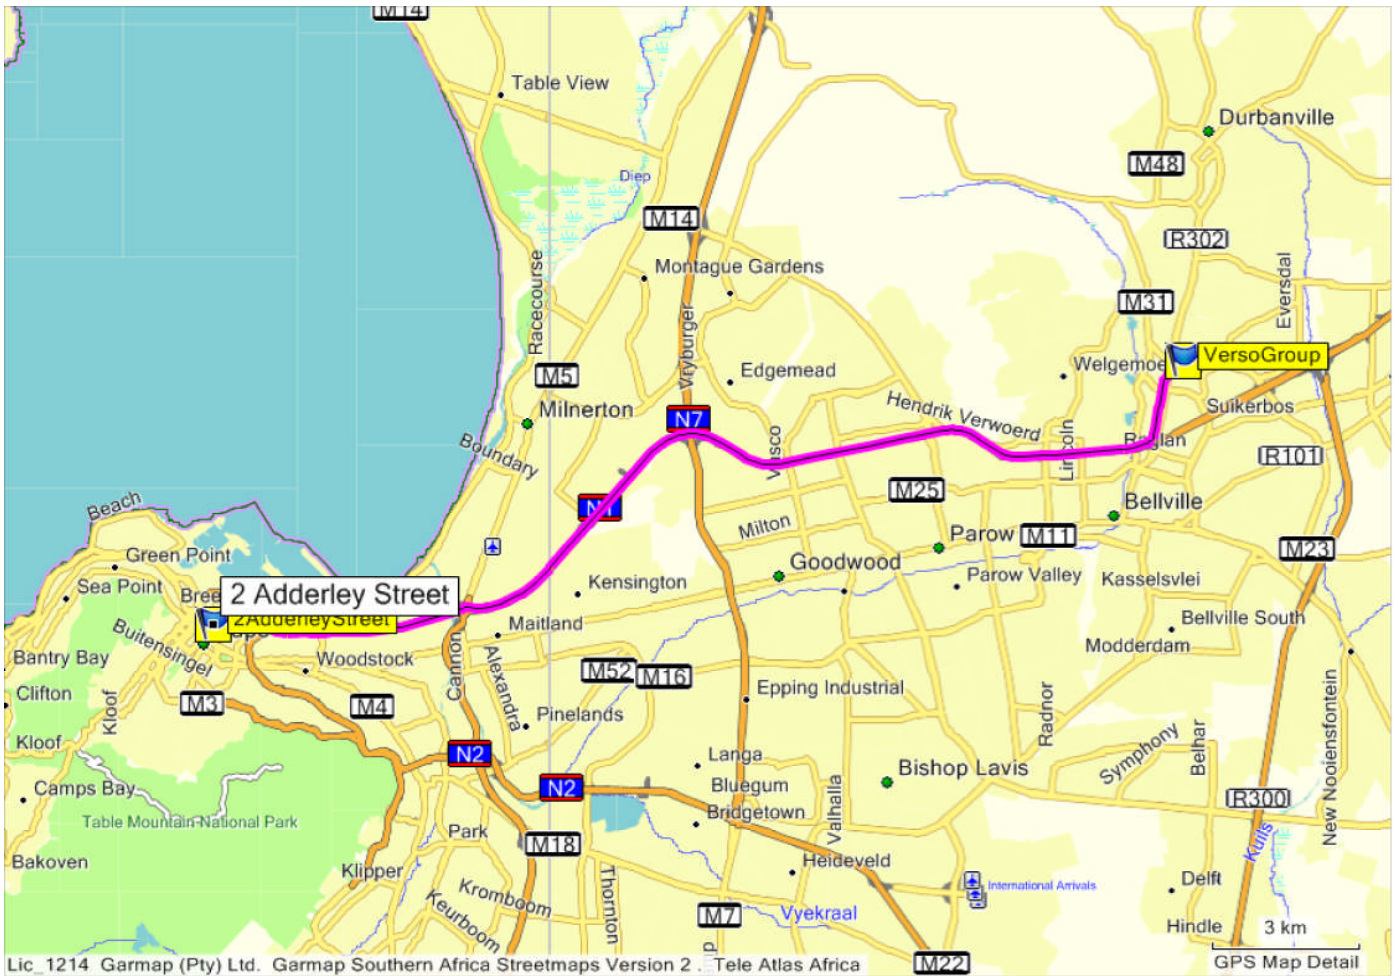

Directions from Cape Town to Verso Group

Lic_1214 Garmap (Pty) Ltd. Garmap Southern Africa Streetmaps Version 2 . Tele Atlas Africa GPS Map Detail

Directions/Name	Distance	Position
1. Take the N1 towards Bellville	0 m	S33 55.192 E18 25.510
2. Take exit 23 to the left onto 8302 Willie Van Schoor Avenue/Durban Road	21.0 km	S33 53.284 E18 37.658
3. Turn left onto Willie Van Schoor Avenue (R302)	21.6 km	S33 53.178 E18 38.052
4. Turn right onto Old Oak Road (M31)	23.3 km	S33 52.315 E18 38.309
5. Turn left onto Twist Street	23.5 km	S33 52.336 E18 38.444
6. Verso Group is situated on the left hand side.	23.5 km	S33 52.319 E18 38.451