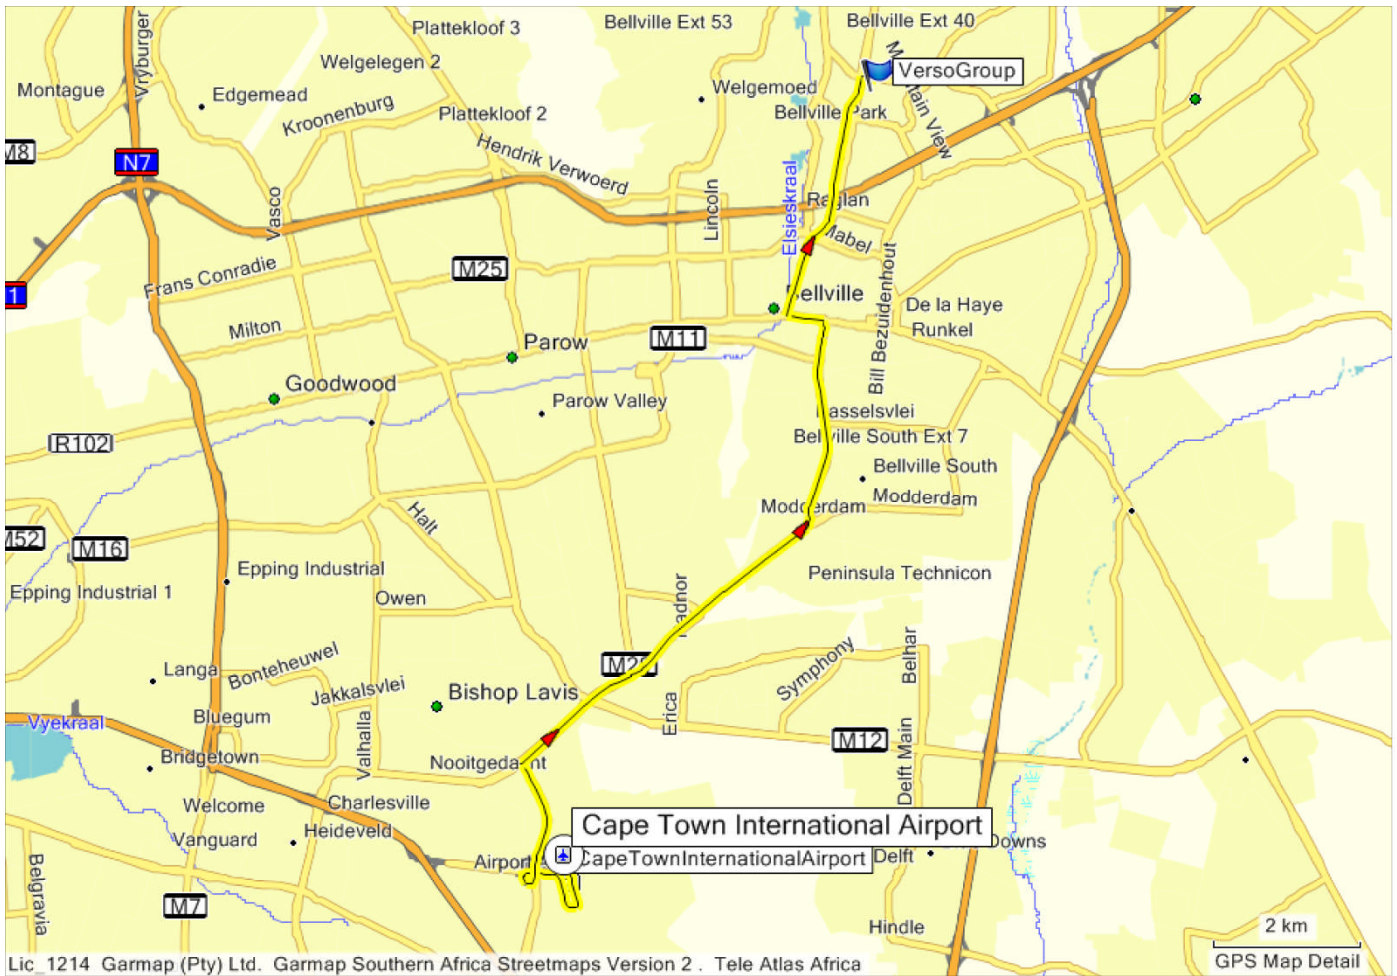

## Directions from Cape Town International to Verso Group

Directions/Name	Distance	Position
1. CapeTown International Airport	0 m	S33 57.994 E18 35.663
2. Get on Alley and drive east	26 m	S33 58.007 E18 35.657
3. Take left ramp onto Borchers Quarry Road (M22)	1.6 km	S33 58.128 E18 35.436
4. Keep left onto Borchers Quarry Road (M22) ramp	1.9 km	S33 58.199 E18 35.324
5. Turn right onto Modderdam Road East-West (M10)	3.7 km	S33 57.330 E18 35.269
6. Exit left onto ramp onto Modderdam Road North-South (M10)	8.8 km	S33 55.613 E18 37.817
7. Turn left onto Voortrekker Road (R102)	11.7 km	S33 54.100 E18 37.965
8. Turn right onto Durban Road (R302)	12.2 km	S33 54.069 E18 37.639
9. Turn right onto Old Oak Road (M31)	15.7 km	S33 52.315 E18 38.309
10. Turn left onto Twist Street	15.9 km	S33 52.336 E18 38.444
11. Verso Group	15.9 km	S33 52.319 E18 38.451